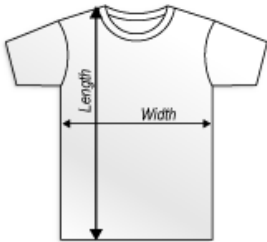

## “God’s Work. Our Hands.” Sunday T-Shirt Order Form (September 11, 2016)

Name: \_\_\_\_\_

| Size (See Below) Make sure to specify if youth or adult | Quantity | Price - \$6.50 each<br>(Add \$2.00 per shirt for 2XL, \$3.00 per shirt for 3XL, and \$4.00 per shirt for 4XL) |
|---|----------|---|
|   |          | \$  |
|   |          | \$  |
|   |          | \$  |
|   |          | \$  |
|   |          | \$  |
|   |          | \$  |
|   |          | \$  |
| <b>Total Cost</b>                                       |          | \$  |

Please make checks payable to Bethany Lutheran Church  
Order Deadline: Sunday August 7, 2016

**BASIC T-SHIRT (FROM OLDLUTHERAN.COM)**

| Sizes for Basic T-shirt |       |        |       |     |     |     |     |     |
|-------------------------|-------|--------|-------|-----|-----|-----|-----|-----|
|                         | Small | Medium | Large | XL  | 2X  | 3X  | 4X  | 5X  |
| <b>Width</b>            | 18"   | 20"    | 22"   | 24" | 26" | 28" | 30" | 32" |
| <b>Length</b>           | 28"   | 29"    | 30"   | 31" | 32" | 33" | 34" | 35" |
| Sizes for Youth T-shirt |       |        |       |     |     |     |     |     |
|                         | Small | Medium | Large | XL  |     |     |     |     |
| <b>Width</b>            | 16"   | 17"    | 18"   | 19" |     |     |     |     |
| <b>Length</b>           | 20"   | 22"    | 24"   | 26" |     |     |     |     |